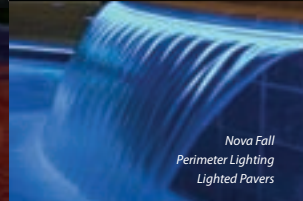

Savi Melody

intelligent color changing nicheless underwater LED light fixture

A Small but powerful lighting system, Savi Melody is designed to create even illumination and colourful lighting effects throughout your pool and spa. Fitting into standard pool fittings as shallow as 10cm below water level makes them ideal for *swimouts, beach entries, sun shelves* and other shallow water applications.

The Savi Melody can be wired to any 12 VAC transformer, wire transformer to any controller, wall switch, etc. No separate controller needed. Use multiple melodies for even illumination, you're only limited by the size of your transformer. No control box is needed and you can wire direct to a 12 VAC low voltage circuit. Just toggle power switch off/on to change color modes.

- **No Control Box Needed!**
- **No Niche Needed!**
  Fits concrete, pebblecrete, vinyl, and fiberglass fittings.
- **EASY Installation**

Add an X-Stream LED Lighted water feature or accent lighting to enhance your lighting design. Savi Melody and Savi X-Stream LED products make the perfect synchronized combination. LED Lighted water features, pavers, celestial floor kits, lighted bubblers and landscape lighting - the Total Lighting Package™ from SAVI Pool and Spa.

Putting lights where you want to, not where you have to.

TRUE COLOR™ Mix Technology

Colours mix in the lamp not in the pool so the light is always pure, bright and vibrant.

ETL LISTED

The Savi Melody meets or exceeds nationally recognized electrical product safety standards for **nicheless pool lighting**.

2 YEAR WARRANTY

COMPLETE COVERAGE

Evenly distribute light with multiple Savi Melody locations.

LED LAMP LIFE

5X longer than standard pool lighting

AUTO MEMORY

Saves last setting when turned off - returns to saved setting each night.

EASY TO INSTALL