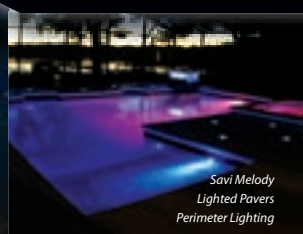

Savi Melody

Savi Melody
Installed

Savi Melody

NICHELESS, INTELLIGENT COLOR LED LIGHTING

Savi Melody

intelligent color changing nicheless underwater LED light fixture

Savi MELODY

A Small but powerful lighting system, Savi Melody is designed to create even illumination and colourful lighting effects throughout your pool and spa. Fitting into standard pool fittings as shallow as 10cm below water level makes them ideal for *swimouts, beach entries, sun shelves* and other shallow water applications.

The Savi Melody can be wired to any 12 VAC transformer, wire transformer to any controller, wall switch, etc. No separate controller needed. Use multiple melodies for even illumination, you're only limited by the size of your transformer. No control box is needed and you can wire direct to a 12 VAC low voltage circuit. Just toggle power switch off/on to change color modes.

- **No Control Box Needed!**
- **No Niche Needed!**
Fits concrete, pebblecrete, vinyl, and fiberglass fittings.
- **EASY Installation**

Add an X-Stream LED Lighted water feature or accent lighting to enhance your lighting design. Savi Melody and Savi X-Stream LED products make the perfect synchronized combination. LED Lighted water features, pavers, celestial floor kits, lighted bubblers and landscape lighting - the Total Lighting Package™ from SAVI Pool and Spa.

Putting lights where you want to, not where you have to.

TRUE COLOR™ Mix Technology

Colours mix in the lamp not in the pool so the light is always pure, bright and vibrant.

ETL LISTED

The Savi Melody meets or exceeds nationally recognized electrical product safety standards for **nicheless pool lighting**.