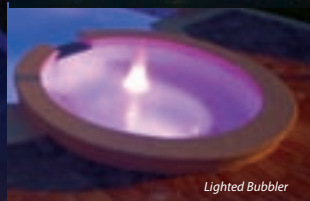

Savi Melody

Savi Melody
Installed

Savi Melody

NICHELESS, INTELLIGENT COLOR LED LIGHTING

Savi Melody

intelligent color changing nicheless underwater LED light fixture

Savi MELODY

A Small but powerful lighting system, Savi Melody is designed to create even illumination and colourful lighting effects throughout your pool and spa. Fitting into standard pool fittings as shallow as 10cm below water level makes them ideal for *swimouts, beach entries, sun shelves* and other shallow water applications.

The Savi Melody can be wired to any 12 VAC transformer, wire transformer to any controller, wall switch, etc. No separate controller needed. Use multiple melodies for even illumination, you're only limited by the size of your transformer. No control box is needed and you can wire direct to a 12 VAC low voltage circuit. Just toggle power switch off/on to change color modes.

- **No Control Box Needed!**
- **No Niche Needed!**
Fits concrete, pebblecrete, vinyl, and fiberglass fittings.
- **EASY Installation**

Add an X-Stream LED Lighted water feature or accent lighting to enhance your lighting design. Savi Melody and Savi X-Stream LED products make the perfect synchronized combination. LED Lighted water features, pavers, celestial floor kits, lighted bubblers and landscape lighting - the Total Lighting Package™ from SAVI Pool and Spa.

Putting lights where you want to, not where you have to.

TRUE COLOR™ Mix Technology

Colours mix in the lamp not in the pool so the light is always pure, bright and vibrant.

ETL LISTED

The Savi Melody meets or exceeds nationally recognized electrical product safety standards for **nicheless pool lighting**.