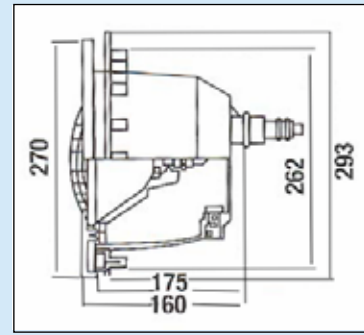

LIGHTING

3478 Concrete Pool Model

3481 Liner Pool Model

The European design 300W/12 Volt Euro Light is available for concrete, tile or vinyl in-ground pools and features an ABS face ring. The light with niche includes 900mm of flexible electrical conduit with 3/4" threaded ends. The Euro Light has a 6mm² x 2.3m electrical cable and a PAR56 screw terminal lamp.

The ABS Deck Mounted Junction Box features one bottom and two side tapped junction points that are compatible with the Hayward Euro Light conduit for installation convenience. The push-in cover has an o-ring seal to keep out dust and water. The electrical connection and cord seal are included.