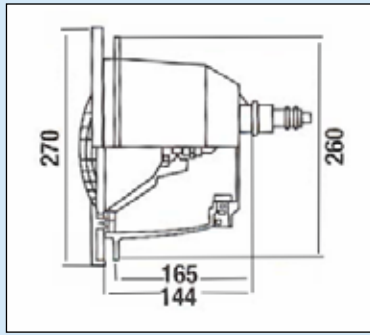

LIGHTING

3478 Concrete Pool Model

3481 Liner Pool Model

The European design 300W/12 Volt Euro Light is available for concrete, tile or vinyl in-ground pools and features an ABS face ring. The light with niche includes 900mm of flexible electrical conduit with 3/4" threaded ends. The Euro Light has a 6mm² x 2.3m electrical cable and a PAR56 screw terminal lamp.

The ABS Deck Mounted Junction Box features one bottom and two side tapped junction points that are compatible with the Hayward Euro Light conduit for installation convenience. The push-in cover has an o-ring seal to keep out dust and water. The electrical connection and cord seal are included.