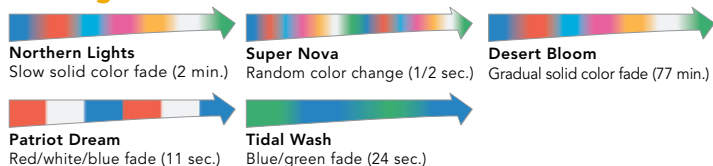

ColorSplash®

LED Light Fixture

IN-GROUND LED LIGHT FIXTURE

Parisian Blue

Color Splash Multi-Color LED Light Fixtures instantly transform any in-ground pool into a custom illuminated paradise. These LED Light Fixtures offer multiple colors and shows to create the ideal ambiance for playing, relaxing or entertaining, while providing immediate energy cost savings.

Seven Solid Colors

Five Light Shows

Color Splash Advantages:

- Designed to produce optimum brightness in any size, shape or finish pool
- Seven solid colors, five shows, and multiple color blends – customizable experience
- Color Lock and Show Lock functionality – easy lighting selection
- Uses only 33 watts – reduce energy use by 90%*

Pentair®: 78210400, 78210500, 78210600, 78210700, 9206700
 Hayward®: SP0604C, SP0600U
 Jandy®: PLNICLRG, SSNICLRG1R, SSNICLRG1S
 Jacuzzi®: 94131234

COLOR SPLASH FIXTURE - SPA SERIES

Part Number	Voltage	Cord Length (ft)	Faceplate
LPL-S1C	XX 120,12	XX 30, 50,100, 150	X P=Polished M=Matte