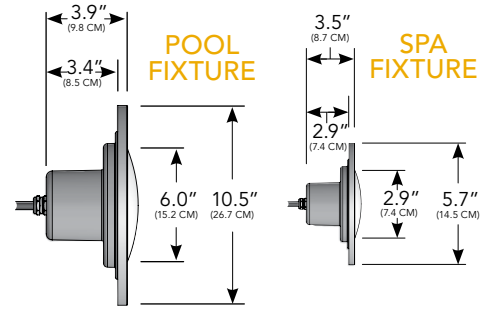

DIMENSIONS

USAGE COST COMPARISON

	Color Splash LED Light Fixture	INCANDESCENT			
		300W	400W	500W	
Watts	33	300	400	500	
Annual Energy Cost*	$9	$85	$113	$141	
Annual Maintenance Cost **	$0	$175	$175	$175	
Total Annual Usage Cost	$9	$260	$288	$316	
		Color Splash Savings	$247	$275	$303
COSTS UNDER $0.04 PER NIGHT TO OPERATE!					

*Based on 6 hours of usage per day, 365 days per year. Based on electricity cost of $0.129 per kWh.
**Based on replacing bulb and gasket one time at $50 per replacement and one hour of labor per replacement at $125/hr.

Ordering Information

COLOR SPLASH FIXTURE - POOL SERIES

Part Number	Voltage	Cord Length (ft)	Faceplate
LPL-F1C	XX 120,12	XX 30, 50,100, 150	X P=Polished M=Matte

Power Consumption: 33W

Niche Compatibility:

Pentair®: 78210400, 78210500, 78210600, 78210700, 9206700
Hayward®: SP0604C, SP0600U
Jandy®: PLNICLRG, SSNICLRG1R, SSNICLRG1S
Jacuzzi®: 94131234

COLOR SPLASH FIXTURE - SPA SERIES

Part Number	Voltage	Cord Length (ft)	Faceplate
LPL-S1C	XX 120,12	XX 30, 50,100, 150	X P=Polished M=Matte

Power Consumption: 9W

Niche Compatibility:

Pentair®: 78244200, 78244300, 78243200, 78243300, 79206600
Hayward®: SP0606C, SP0610C
Jandy®: PLNICSM, SSNICSM1R, SSNICSM1S

*To scan the QR code, download a QR code reader from the APP store on your mobile device.